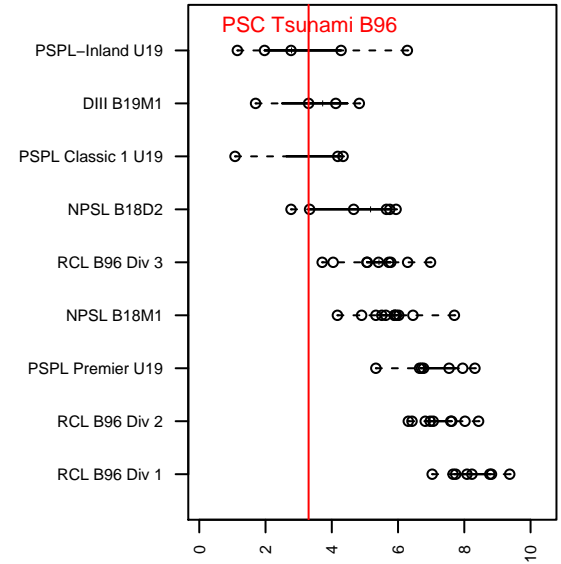

# PSC Tsunami B96

Puyallup SC  
Puyallup, WA  
B96 total strength=1383  
attack=8.46 defense=6.71  
fall league = DIII B19M1

alt names used:

Venues played:  
2014 Puyallup Valley Kick-off U15-19  
2014 DIII B19M1

**attack and defense variance (black dot)  
relative to other teams  
and top 10 in region**

**attack and defense rating  
relative to others at age  
and all opponents in last 13 months**

**Performance relative to 13 month average**